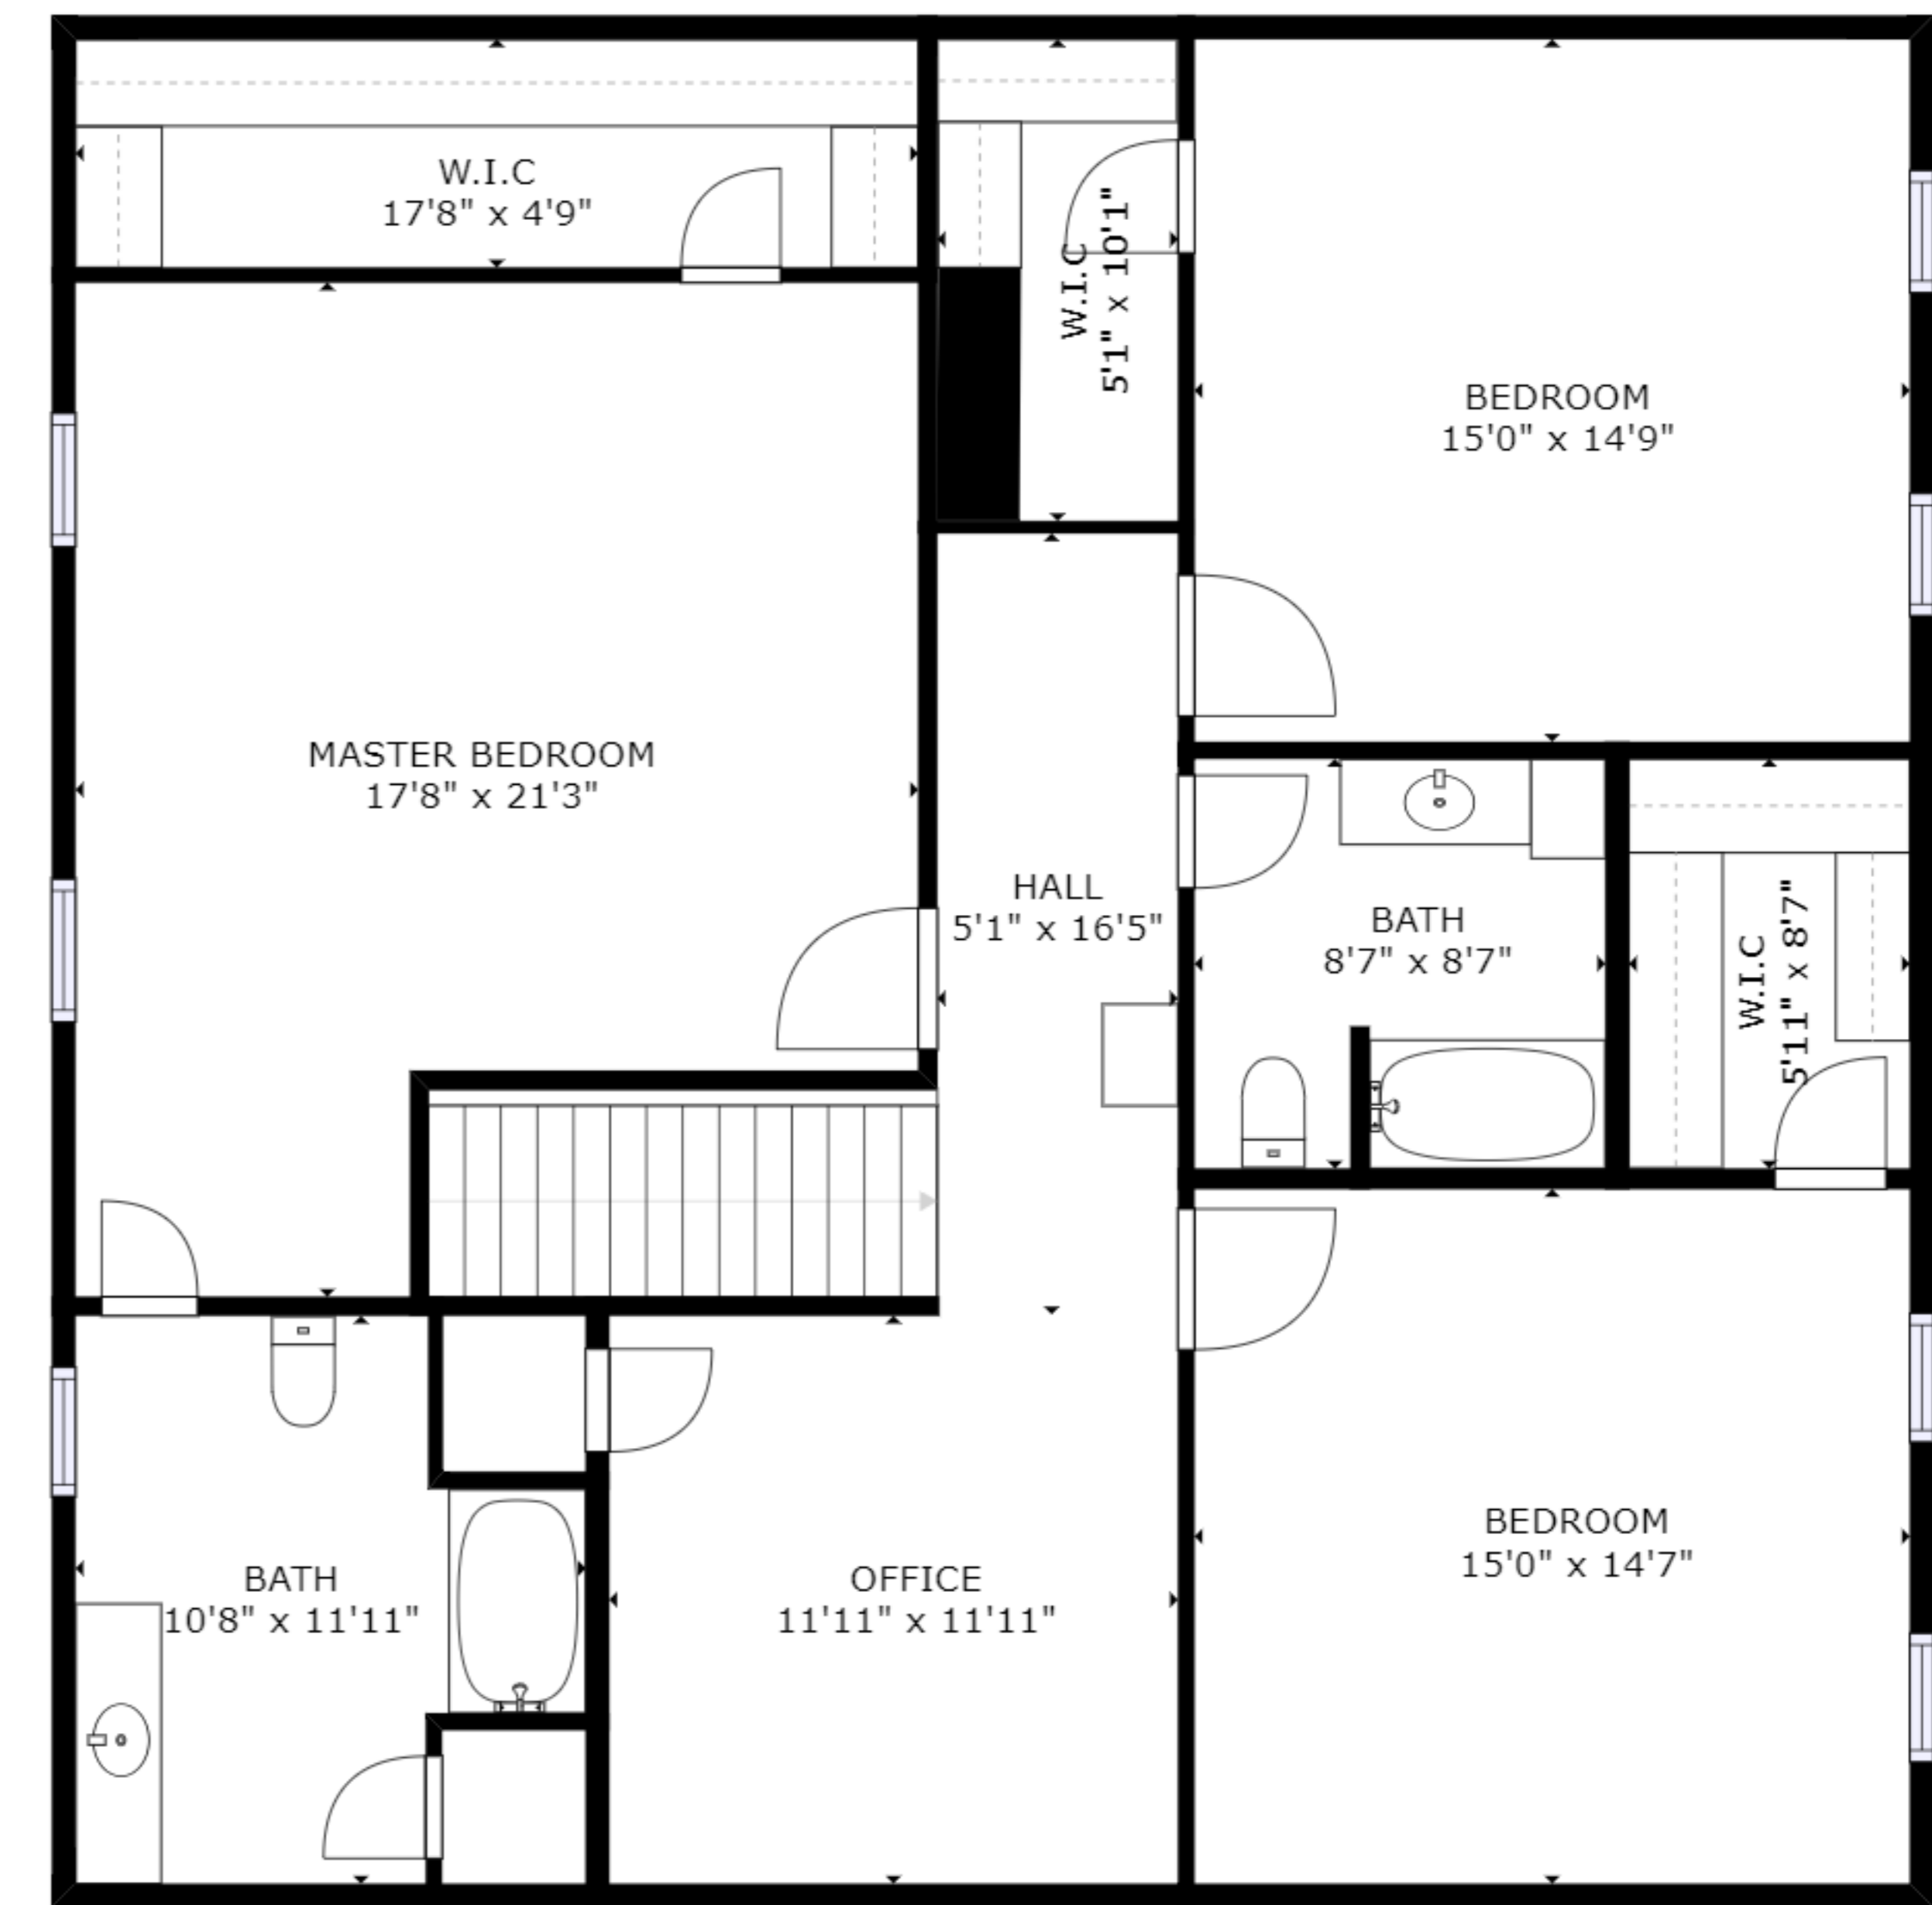

FLOOR 1

FLOOR 2

GROSS INTERNAL AREA
 FLOOR 1: 1922 sq ft, FLOOR 2: 1489 sq ft
 EXCLUDED AREAS: , GARAGE: 1175 sq ft
 TOTAL: 3411 sq ft

SIZES AND DIMENSIONS ARE APPROXIMATE, ACTUAL MAY VARY.